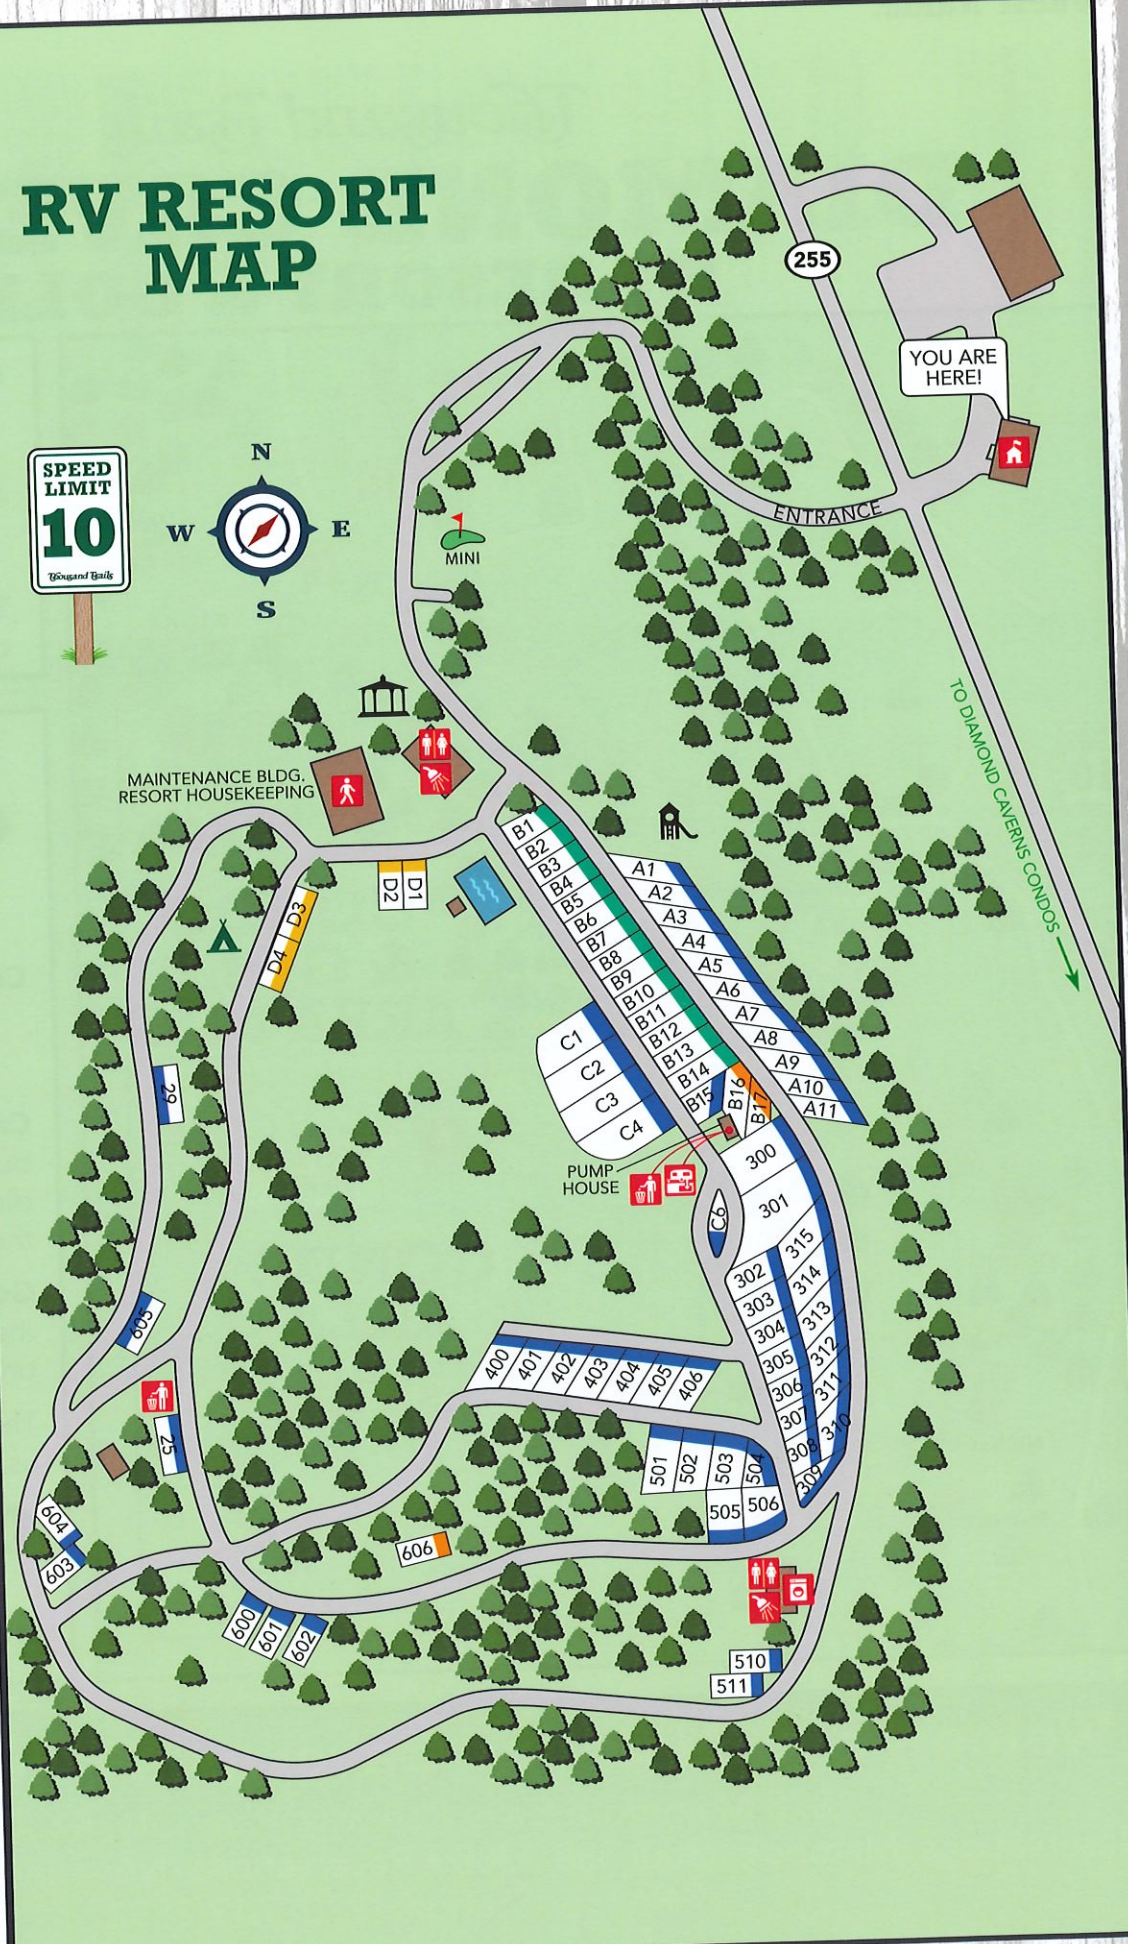

*Thousand Trails*

**Diamond Caverns  
RV Resort & Golf**

1878 Mammoth Cave Pkwy.  
Park City, KY 42160

**LEGEND**

-  Full Hookup 30 Amp Sites
-  Full Hookup 50 Amp Sites
-  Water & Electric 30 Amp Sites
-  Water & Electric Only
-  Tent Sites
-  Golf Cart Path
-  Bathouse
-  Dump Station
-  Laundry
-  Parking
-  Game Room
-  Shower
-  Trash
-  Mini Golf Course
-  Pavillion
-  Playground
-  Pool

**RV RESORT  
MAP**

ThousandTrails.com