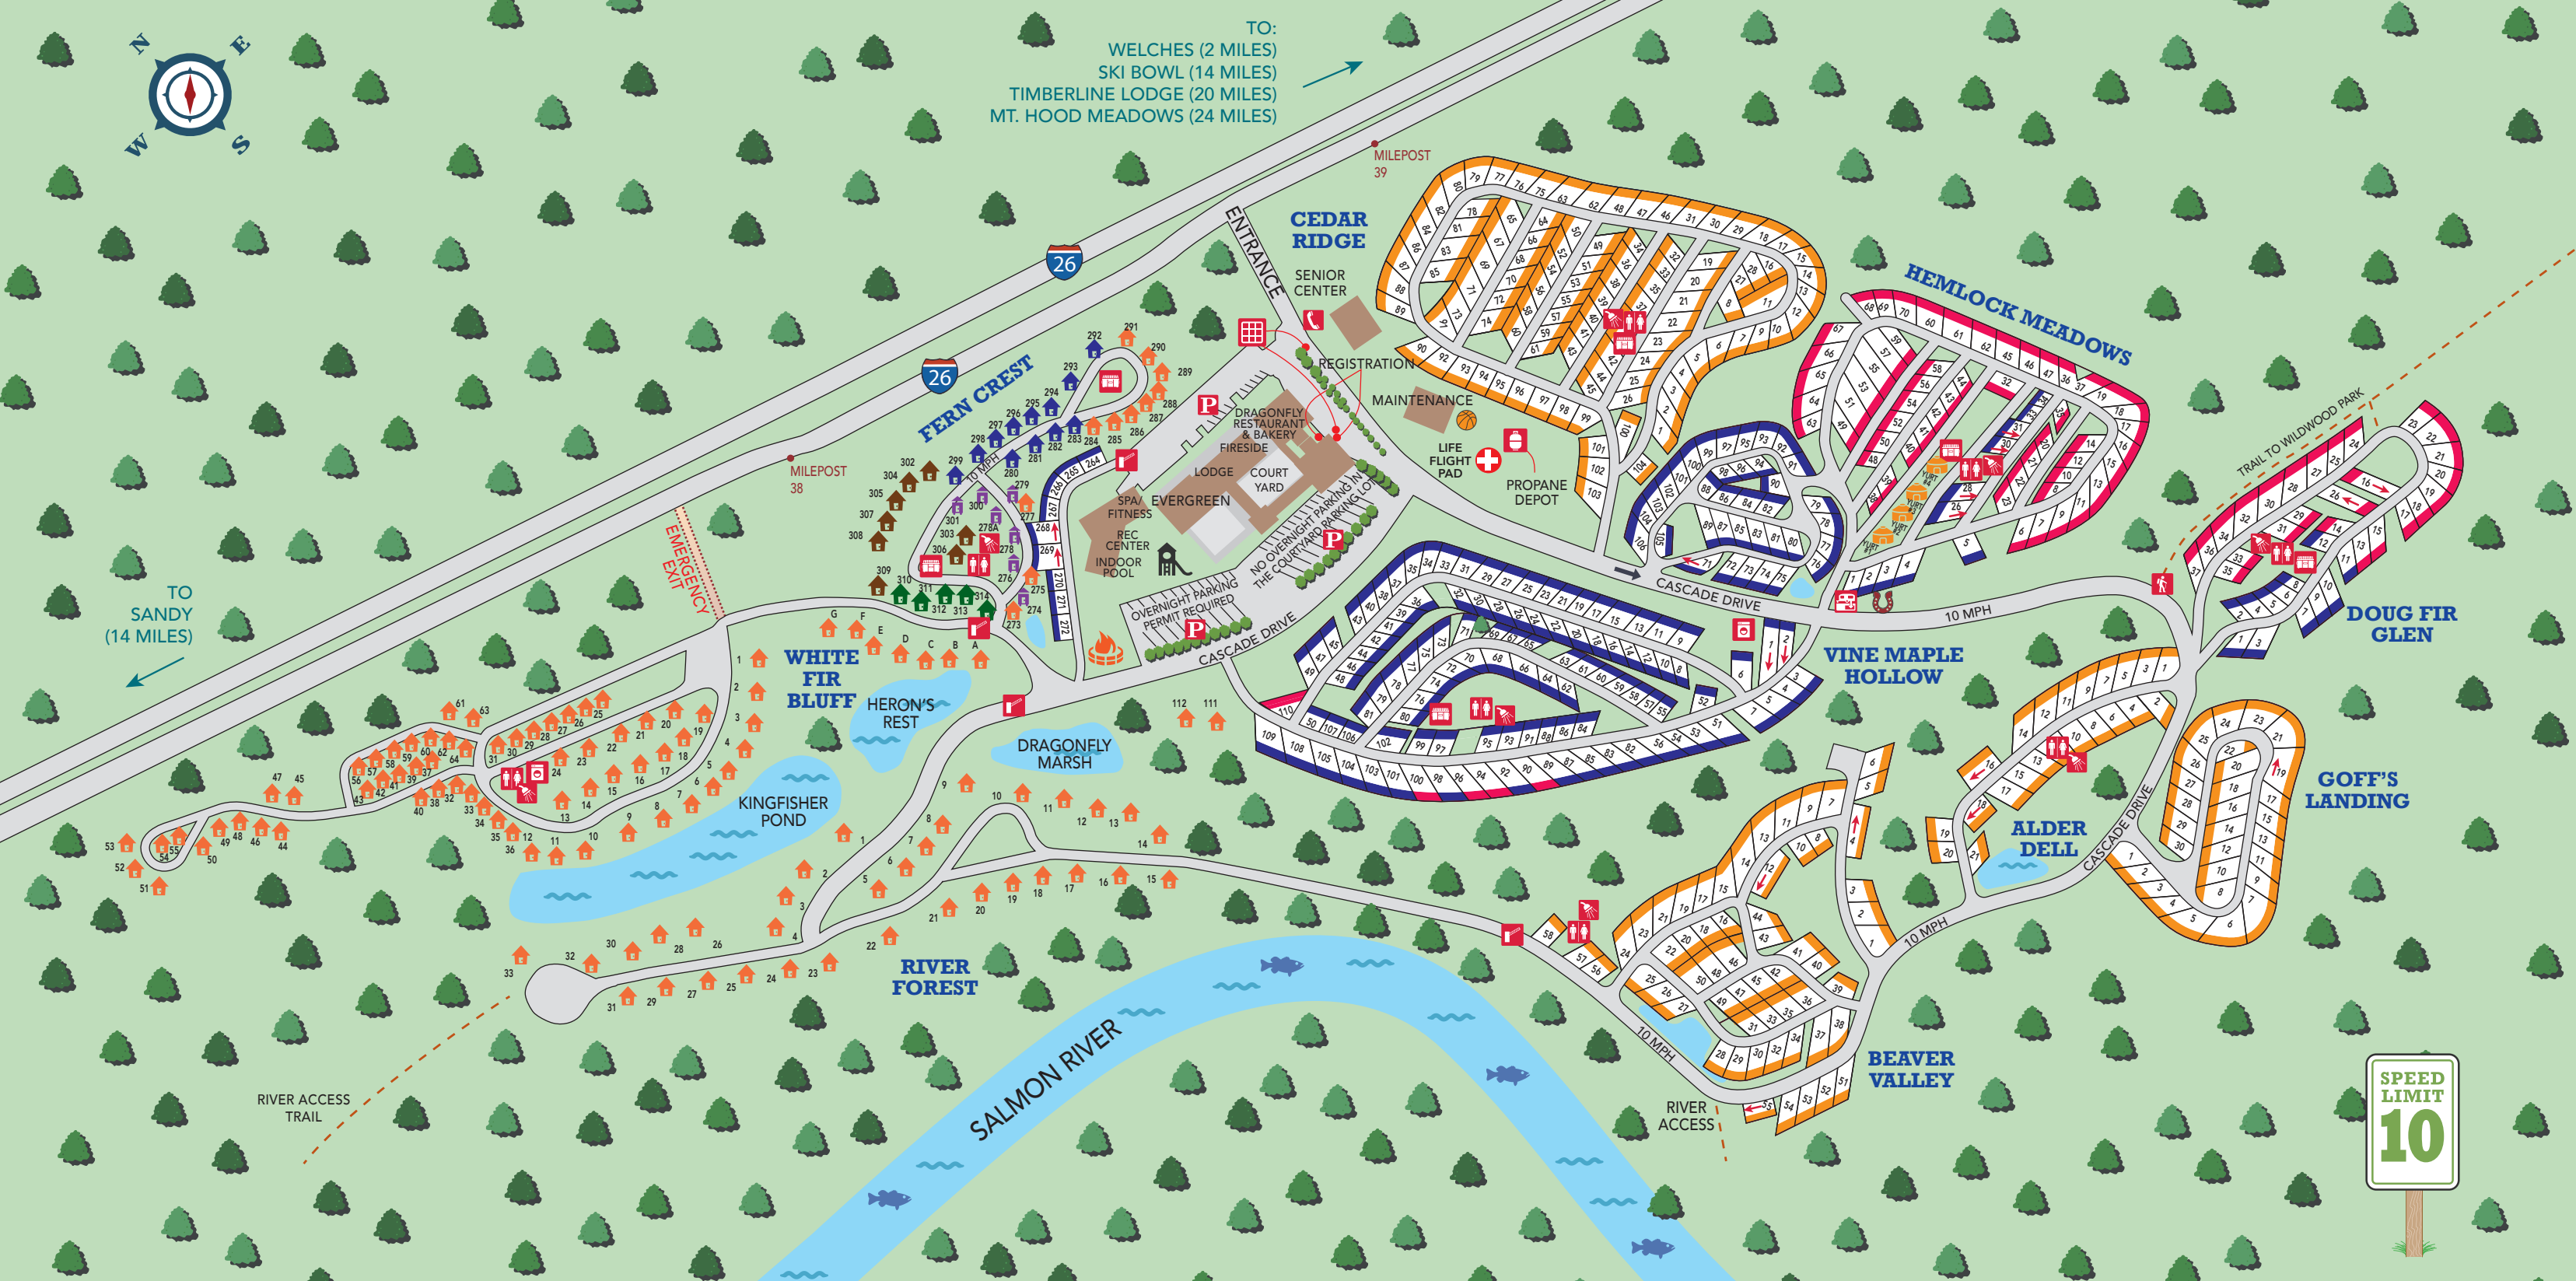

TO:
 WELCHES (2 MILES)
 SKI BOWL (14 MILES)
 TIMBERLINE LODGE (20 MILES)
 MT. HOOD MEADOWS (24 MILES)

TO
 SANDY
 (14 MILES)

65000 East Hwy 26
 Welches, Oregon 97067

RVontheGo.com

LEGEND

- Full Hookup
- Water & Electric
- Long Term
- Cottage

- Cottage
- Rustic Cabin
- Deluxe Cabin
- Tiny Home
- Yurt

- Dumpster
- Dump Station
- Key Code Pad
- Key Code Gate

- Laundry
- Parking
- Restrooms
- Showers

- Basketball
- Group Fire Pit
- Horseshoes
- Playground